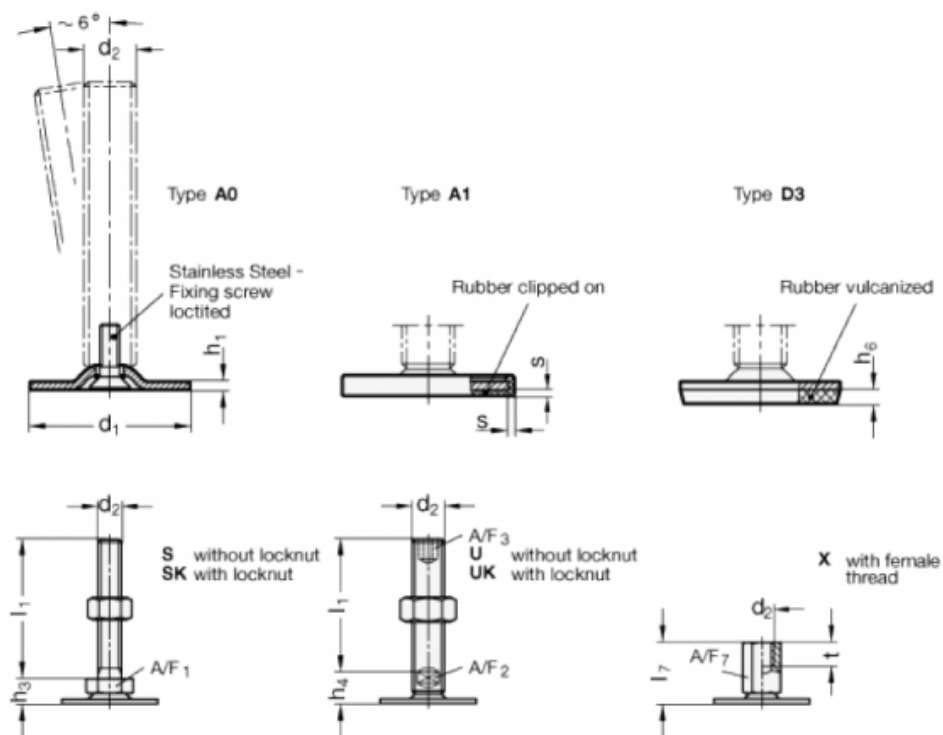

Article number: 204080M24100A0U

Description: E+G levelling foot
GN 40-80-M24-100-A0-U

Note: U Without nut, Hexagon socket at the top, Wrench flat at the bottom

Measures

A/F2 = 19
A/F3 = 12
d1 = 80
d2 = M24
h1 = 3
h4 = 21
h6 =
l1 = 100